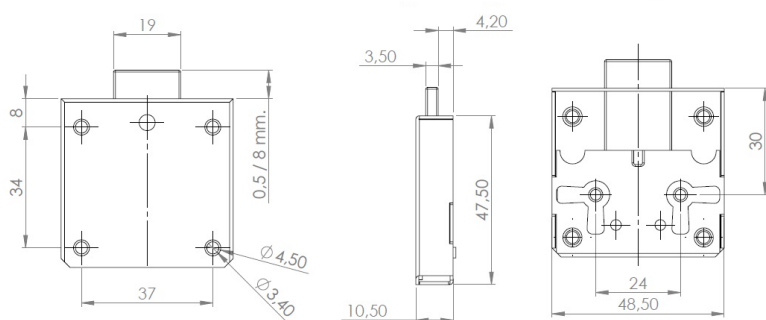

PRODUCT SHEET

Description:

Box Lock 2110 Nickel Pl, 30mm Backset, Without Key

Item number:

14.06.245-1

| Units | Box | Carton | HS Code | Barcode |
|-------|-----|--------|------------|--|
| Pcs. | 40 | 200 | 8301300000 |  |
| | | | | 5704866044486 |