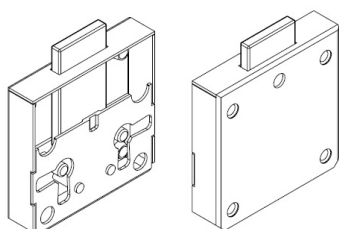

PRODUCT SHEET

Description:

Box Lock 2110 Nickel Pl, 30mm Backset, Without Key

Item number:

14.06.245-1

| Units | Box | Carton | HS Code | Barcode |
|-------|-----|--------|------------|--|
| Pcs. | 40 | 200 | 8301300000 |  |
| | | | | 5704866044486 |